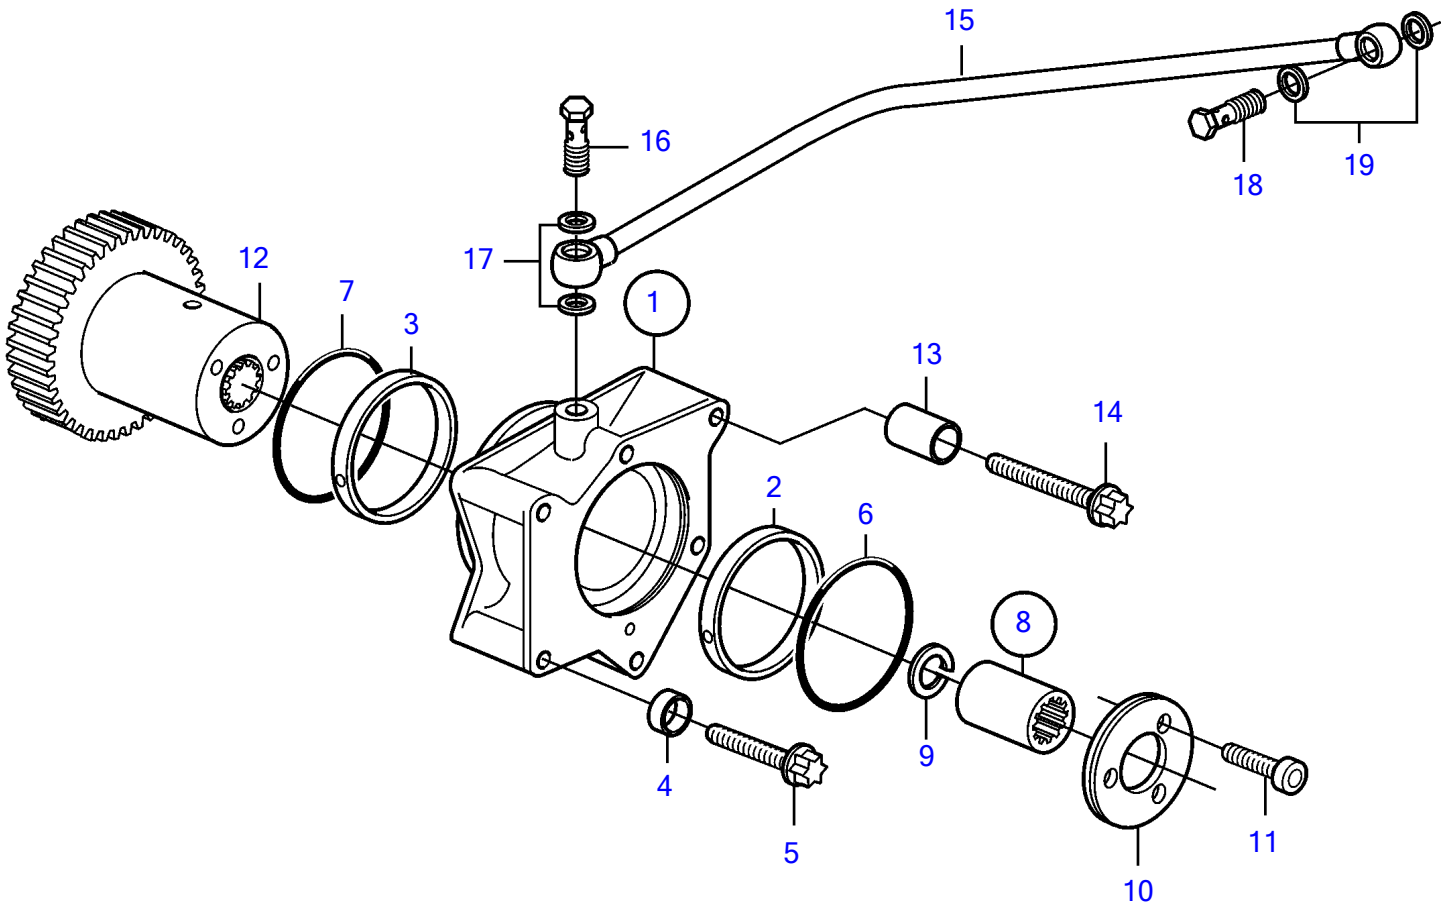

D7C-A TA, D5A-B TA, D7A-B TA

19320

## D7C-A TA, D5A-B TA, D7A-B TA

REF	PART NO.	QTY	DESCRIPTION	NOTES
1	20460518	1	Bearing flange	PTO A, i=1: 1,116, below, to front.
2	20450809	1	• Bushing	
3	20450807	1	• Bushing	
4	20544299	2	Bushing	
5	20450820	2	Six point screw	SN-1099412
	21077470	2	Hex. socket screw	SN1099413-
6	20460524	1	O-ring	
7	20450818	1	O-ring	
8	20460520	1	Engaging sleeve	
9	20460522	1	• E-circlip	
10	20450811	1	Thrust washer	
11	20450822	3	Hex. socket screw	
12	20460519	1	Gear	Replaced by 20958540
	20958540	1	Gear	
13	20459936	2	Bushing	
14	20450821	2	Six point screw	
15	20450980	1	Oil line	
16	25167	1	Hollow screw	
17	947281	2	Gasket	
18	980973	1	Hollow screw	
19	969011	2	Gasket	